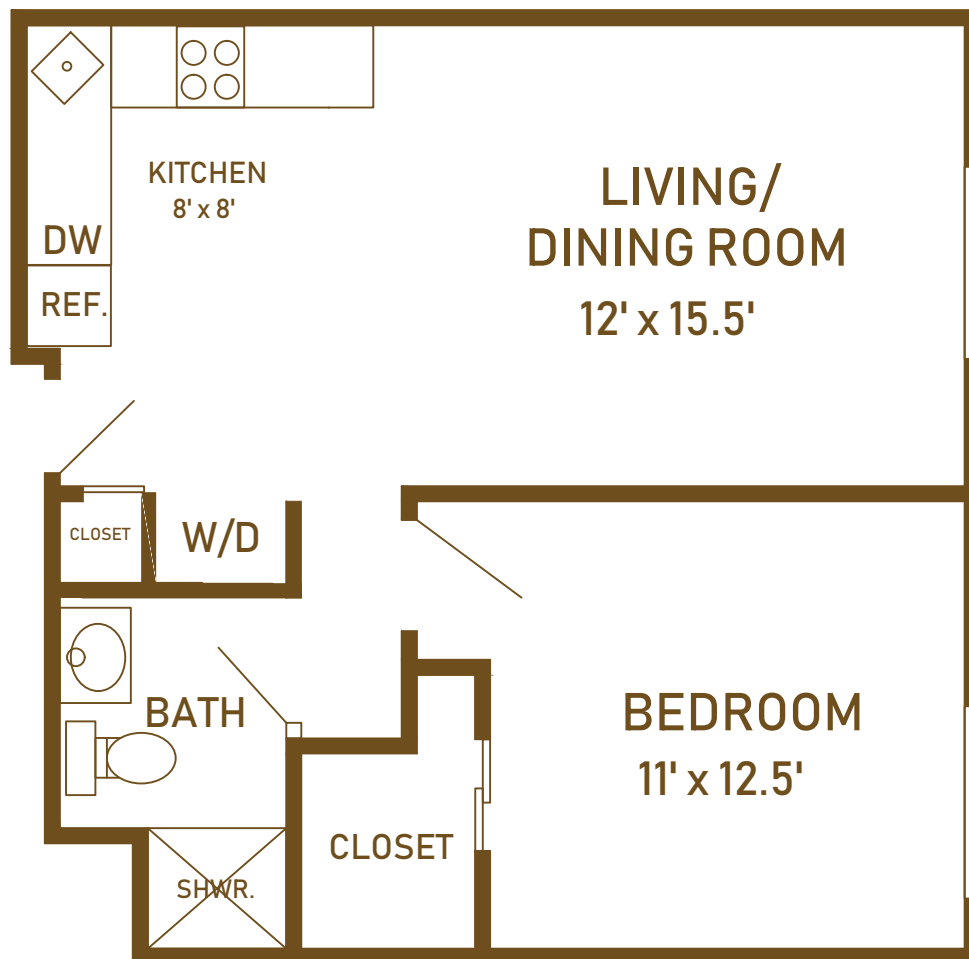

## Independent Living Dancey House Apartment Style A One Bedroom, One Bathroom

Approximate square footage – 564

Not all apartments have washer/dryer  
Some floor plans may be reversed depending on the location of the apartment  
Some apartments may have upgrades (new cabinets, countertops)

### One Bedroom, One Bathroom

Approximate square footage – 564

Washer / dryer location may vary  
Some floor plans may be reversed depending on the location of the apartment

*Celebrating the Good Life*

805 West Middle Street • Chelsea, Michigan 48118 • 734.385.1323  
ChelseaRetirementCommunity.com

## Independent Living Dancey House Apartment Style B One Bedroom, One Bathroom

Approximate square footage – 530

Not all apartments have washer/dryer  
Some floor plans may be reversed depending on the location of the apartment  
Some apartments may have upgrades (new cabinets, countertops)

## Independent Living Dancey House Apartment, Renovated One Bedroom, Den, 1.5 Bathroom

Approximate square footage – 725

Washer / dryer location may vary  
Some floor plans may be reversed depending on the location of the apartment