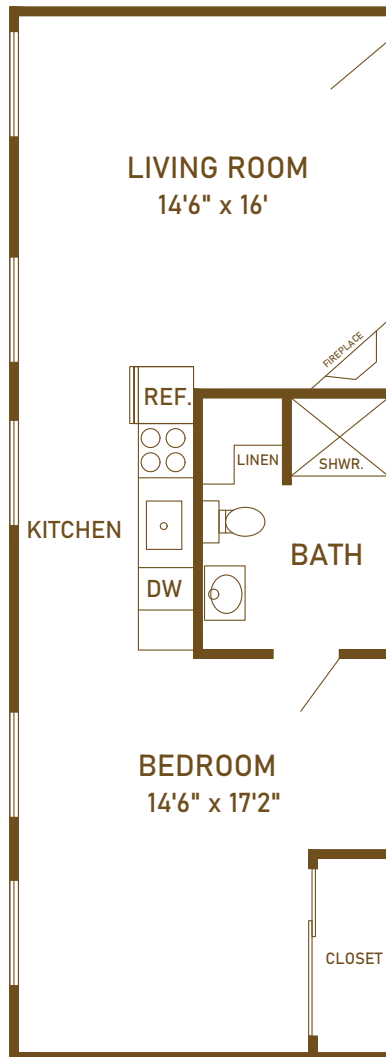

## Independent Living Dancey House Apartment Style A One Bedroom, One Bathroom

Approximate square footage – 564

Not all apartments have washer/dryer  
Some floor plans may be reversed depending on the location of the apartment  
Some apartments may have upgrades (new cabinets, countertops)

## Independent Living Dancey House Apartment Style B One Bedroom, One Bathroom

Approximate square footage – 530

Not all apartments have washer/dryer  
Some floor plans may be reversed depending on the location of the apartment  
Some apartments may have upgrades (new cabinets, countertops)

## Independent Living Dancey House Apartment Style C One Bedroom, One Bathroom

Approximate square footage – 462

Not all apartments have washer/dryer  
Some floor plans may be reversed depending on the location of the apartment  
Some apartments may have upgrades (new cabinets, countertops)

## Independent Living Dancey House Apartment Style D One Bedroom, One Bathroom

Approximate square footage – 638

Not all apartments have washer/dryer  
Some floor plans may be reversed depending on the location of the apartment  
Some apartments may have upgrades (new cabinets, countertops)