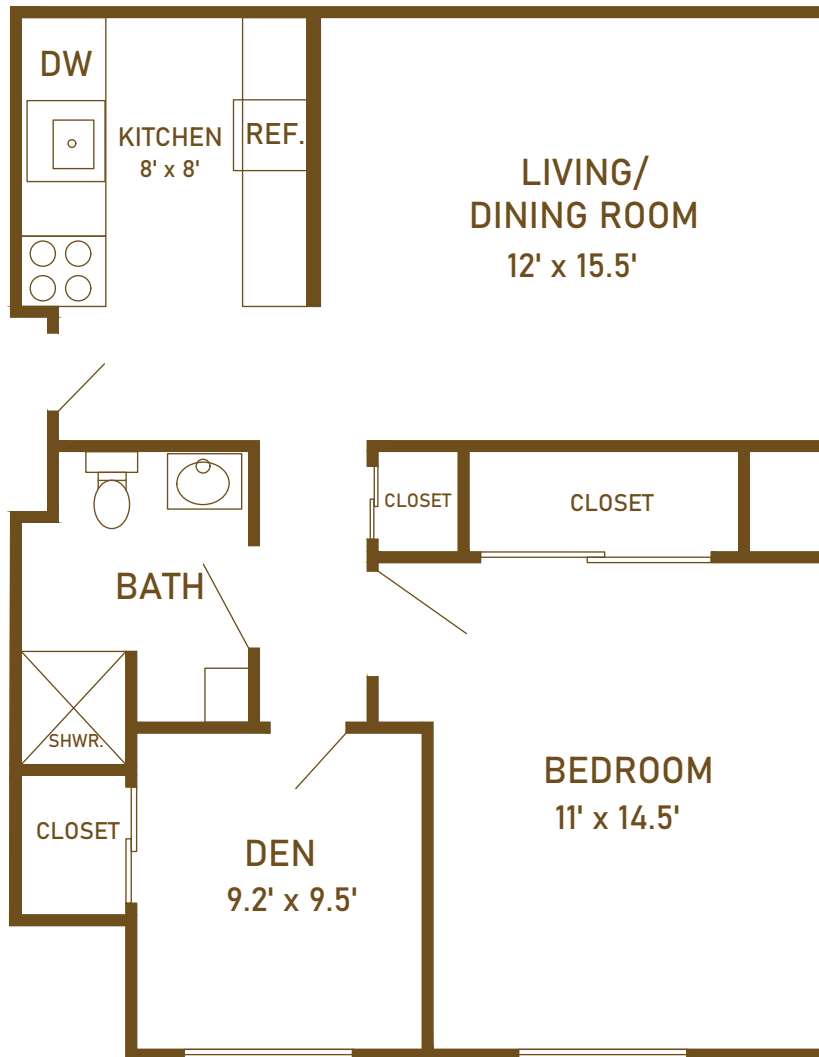

## Independent Living Dancey House Apartment Style B One Bedroom, One Bathroom

Approximate square footage – 530

Not all apartments have washer/dryer  
Some floor plans may be reversed depending on the location of the apartment  
Some apartments may have upgrades (new cabinets, countertops)

## Independent Living Dancey House Apartment Studio

Approximate square footage – 340

Not all apartments have washer/dryer  
Some floor plans may be reversed depending on the location of the apartment  
Some apartments may have upgrades (new cabinets, countertops, kitchenette)

## Independent Living Dancey House Apartment One Bedroom, Den, One Bathroom

Approximate square footage – 725

Not all apartments have washer/dryer  
Some floor plans may be reversed depending on the location of the apartment  
Some apartments may have upgrades (new cabinets, countertops)