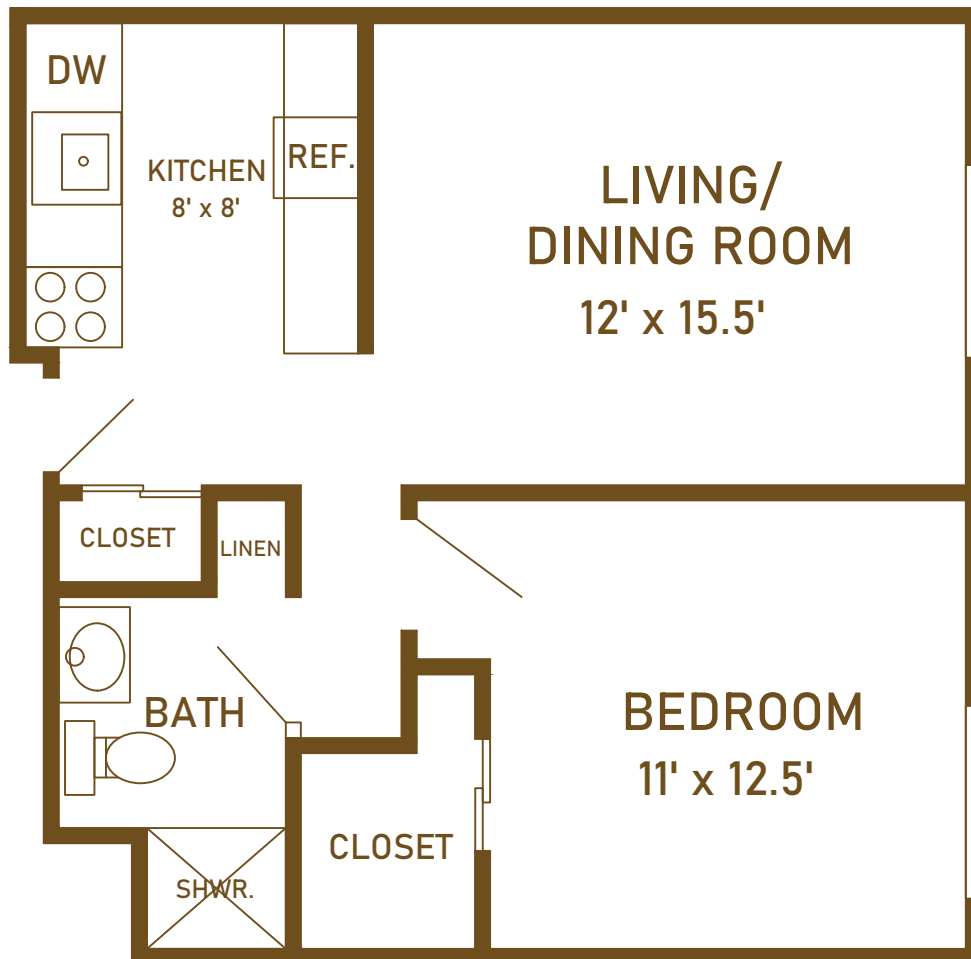

## Independent Living Dancey House Apartment Style A One Bedroom, One Bathroom

Approximate square footage – 564

Not all apartments have washer/dryer  
Some floor plans may be reversed depending on the location of the apartment  
Some apartments may have upgrades (new cabinets, countertops)

## Independent Living Dancey House Apartment, Renovated One Bedroom, Den, 1.5 Bathroom

Approximate square footage – 725

Washer / dryer location may vary  
Some floor plans may be reversed depending on the location of the apartment

## Independent Living Dancey House Apartment Two Bedroom, 1.5 Bathroom

Approximate square footage – 994

Not all apartments have washer/dryer  
Some floor plans may be reversed depending on the location of the apartment  
Some apartments may have upgrades (new cabinets, countertops)

## Independent Living Dancey House Apartment Two Bedroom, Two Bathroom

Approximate square footage – 1,150

Not all apartments have washer/dryer  
Some floor plans may be reversed depending on the location of the apartment  
Some apartments may have upgrades (new cabinets, countertops)