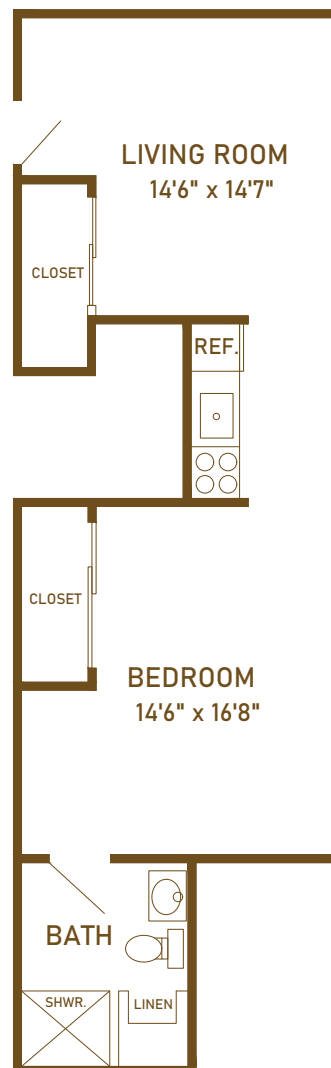

## Independent Living Dancey House Apartment Style A One Bedroom, One Bathroom

Approximate square footage – 564

Not all apartments have washer/dryer  
Some floor plans may be reversed depending on the location of the apartment  
Some apartments may have upgrades (new cabinets, countertops)

## Independent Living Dancey House Apartment Style C One Bedroom, One Bathroom

Approximate square footage – 462

Not all apartments have washer/dryer  
Some floor plans may be reversed depending on the location of the apartment  
Some apartments may have upgrades (new cabinets, countertops)

## Independent Living Dancey House Apartment Style D One Bedroom, One Bathroom

Approximate square footage – 638

Not all apartments have washer/dryer  
Some floor plans may be reversed depending on the location of the apartment  
Some apartments may have upgrades (new cabinets, countertops)

## Independent Living Dancey House Apartment Style E One Bedroom, One Bathroom

Approximate square footage – 637

Not all apartments have washer/dryer  
Some floor plans may be reversed depending on the location of the apartment  
Some apartments may have upgrades (new cabinets, countertops)