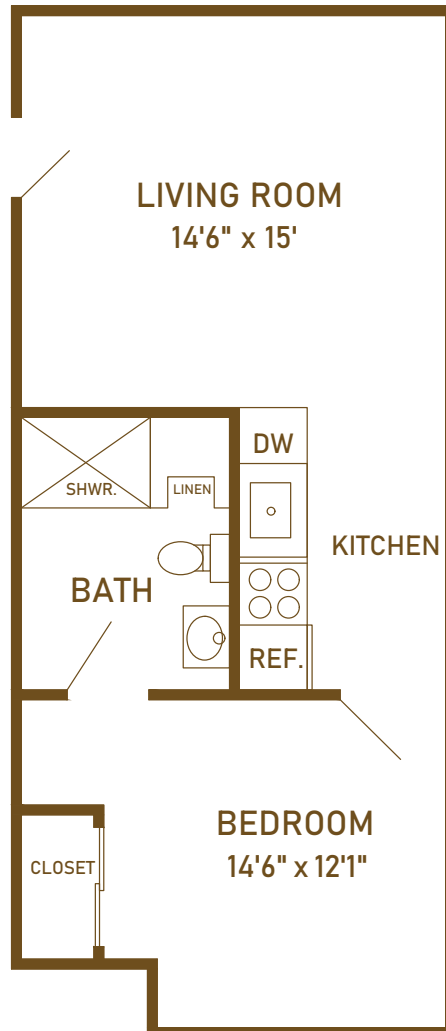

## Independent Living Dancey House Apartment Style A One Bedroom, One Bathroom

Approximate square footage – 564

Not all apartments have washer/dryer  
Some floor plans may be reversed depending on the location of the apartment  
Some apartments may have upgrades (new cabinets, countertops)

### One Bedroom, One Bathroom

Approximate square footage – 564

Washer / dryer location may vary  
Some floor plans may be reversed depending on the location of the apartment

*Celebrating the Good Life*

805 West Middle Street • Chelsea, Michigan 48118 • 734.385.1323  
ChelseaRetirementCommunity.com

## Independent Living Dancey House Apartment Style B One Bedroom, One Bathroom

Approximate square footage – 530

Not all apartments have washer/dryer  
Some floor plans may be reversed depending on the location of the apartment  
Some apartments may have upgrades (new cabinets, countertops)

## Independent Living Dancey House Apartment Style C One Bedroom, One Bathroom

Approximate square footage – 462

Not all apartments have washer/dryer  
Some floor plans may be reversed depending on the location of the apartment  
Some apartments may have upgrades (new cabinets, countertops)