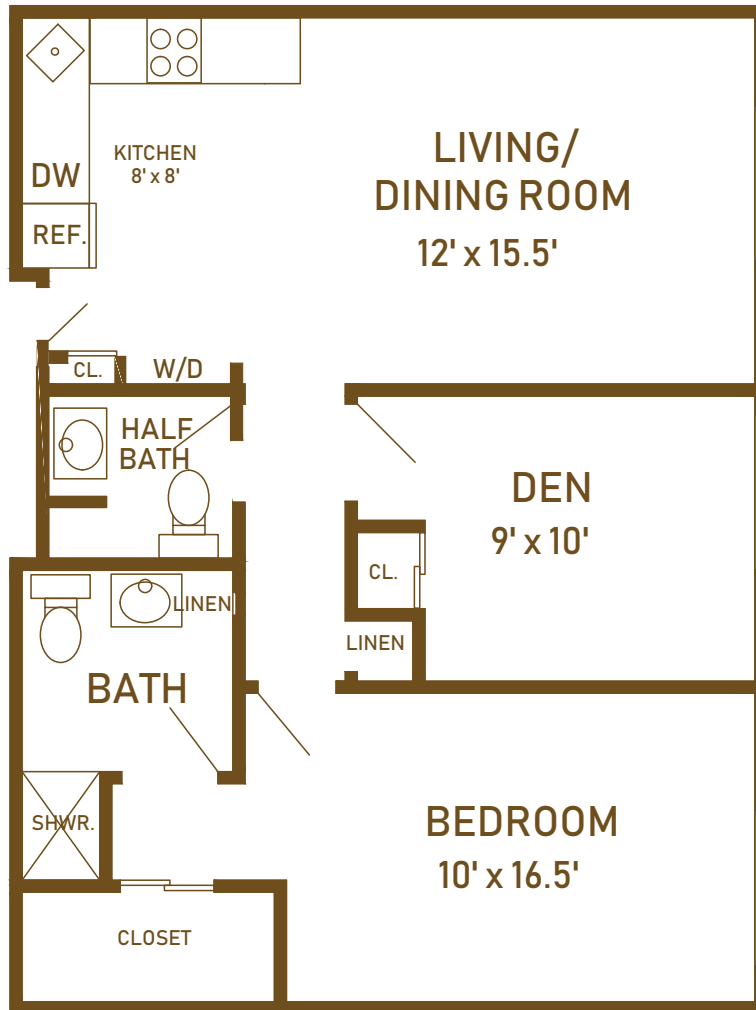

## Independent Living Dancey House Apartment One Bedroom, Den, One Bathroom

Approximate square footage – 725

Not all apartments have washer/dryer  
Some floor plans may be reversed depending on the location of the apartment  
Some apartments may have upgrades (new cabinets, countertops)

## Independent Living Dancey House Apartment One Bedroom, Den, 1.5 Bathroom

Approximate square footage – 725

Not all apartments have washer/dryer  
Some floor plans may be reversed depending on the location of the apartment  
Some apartments may have upgrades (new cabinets, countertops)

## Independent Living Dancey House Apartment, Renovated One Bedroom, Den, 1.5 Bathroom

Approximate square footage – 725

Washer / dryer location may vary  
Some floor plans may be reversed depending on the location of the apartment