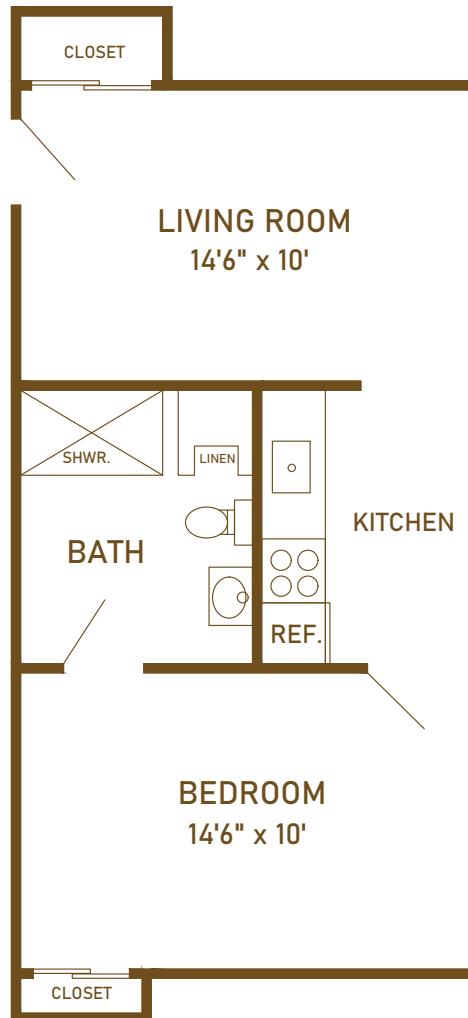

## Independent Living Dancey House Apartment Style A One Bedroom, One Bathroom

Approximate square footage – 564

Not all apartments have washer/dryer  
Some floor plans may be reversed depending on the location of the apartment  
Some apartments may have upgrades (new cabinets, countertops)

## Independent Living Dancey House Apartment Style B One Bedroom, One Bathroom

Approximate square footage – 530

Not all apartments have washer/dryer  
Some floor plans may be reversed depending on the location of the apartment  
Some apartments may have upgrades (new cabinets, countertops)

## Independent Living Dancey House Apartment Style C One Bedroom, One Bathroom

Approximate square footage – 462

Not all apartments have washer/dryer  
Some floor plans may be reversed depending on the location of the apartment  
Some apartments may have upgrades (new cabinets, countertops)

## Independent Living Dancey House Apartment Style D One Bedroom, One Bathroom

Approximate square footage – 638

Not all apartments have washer/dryer  
Some floor plans may be reversed depending on the location of the apartment  
Some apartments may have upgrades (new cabinets, countertops)