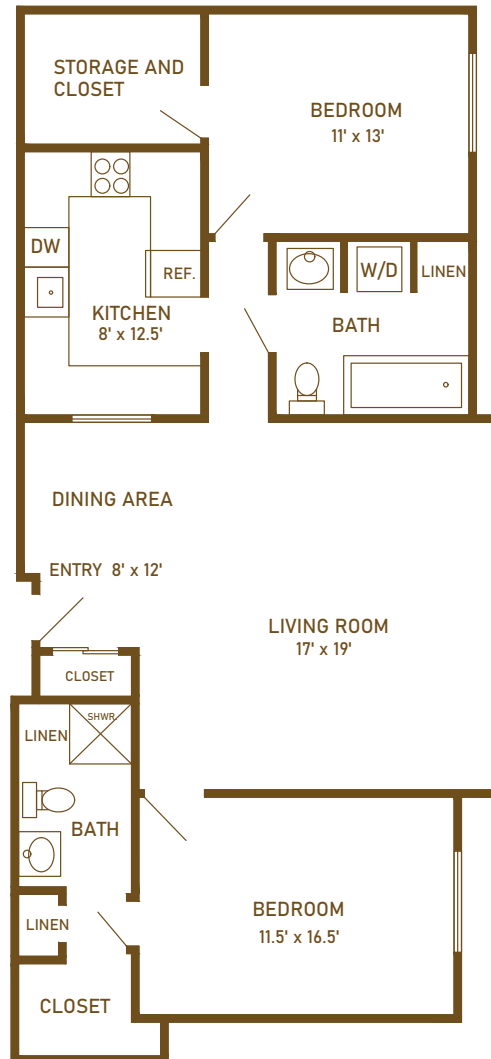

## Independent Living Dancey House Apartment Style B One Bedroom, One Bathroom

Approximate square footage – 530

Not all apartments have washer/dryer  
Some floor plans may be reversed depending on the location of the apartment  
Some apartments may have upgrades (new cabinets, countertops)

## Independent Living Dancey House Apartment Style F One Bedroom, One Bathroom

Approximate square footage – 447

Not all apartments have washer/dryer  
Some floor plans may be reversed depending on the location of the apartment  
Some apartments may have upgrades (new cabinets, countertops)

## Independent Living Dancey House Apartment Two Bedroom, 1.5 Bathroom

Approximate square footage – 994

Not all apartments have washer/dryer  
Some floor plans may be reversed depending on the location of the apartment  
Some apartments may have upgrades (new cabinets, countertops)

## Independent Living Dancey House Apartment Two Bedroom, Two Bathroom

Approximate square footage – 1,150

Not all apartments have washer/dryer  
Some floor plans may be reversed depending on the location of the apartment  
Some apartments may have upgrades (new cabinets, countertops)