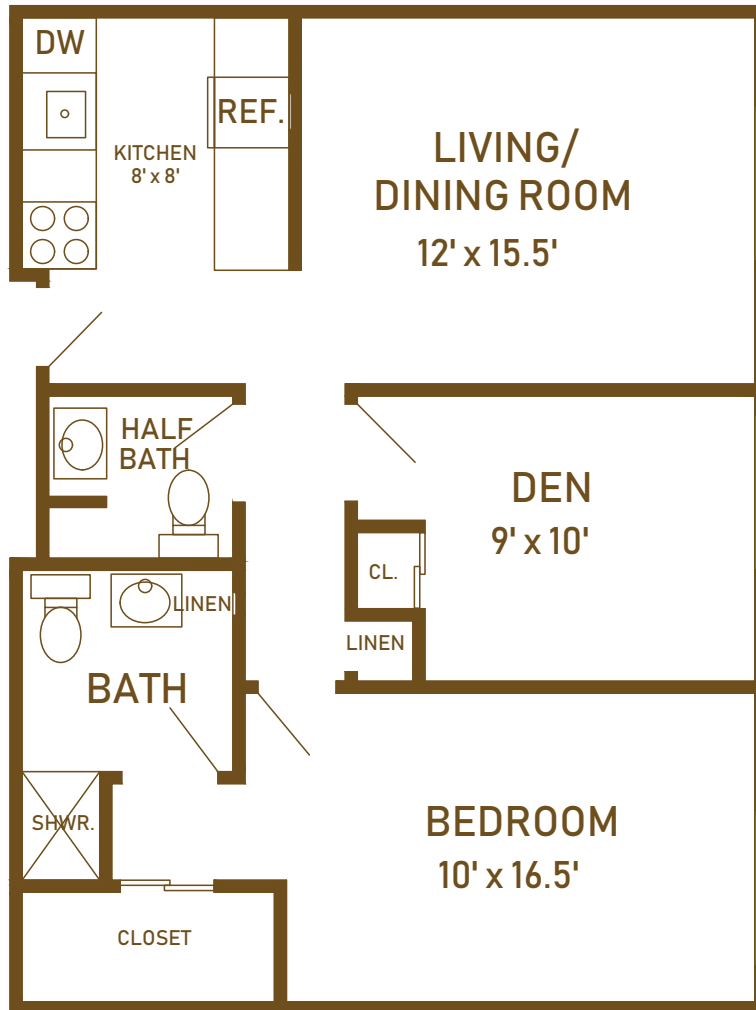

## Independent Living Dancey House Apartment One Bedroom, Den, One Bathroom

Approximate square footage – 725

Not all apartments have washer/dryer  
Some floor plans may be reversed depending on the location of the apartment  
Some apartments may have upgrades (new cabinets, countertops)

## Independent Living Dancey House Apartment One Bedroom, Den, 1.5 Bathroom

Approximate square footage – 725

Not all apartments have washer/dryer  
Some floor plans may be reversed depending on the location of the apartment  
Some apartments may have upgrades (new cabinets, countertops)

## Independent Living Dancey House Apartment, Renovated One Bedroom, Den, 1.5 Bathroom

Approximate square footage – 725

Washer / dryer location may vary  
Some floor plans may be reversed depending on the location of the apartment