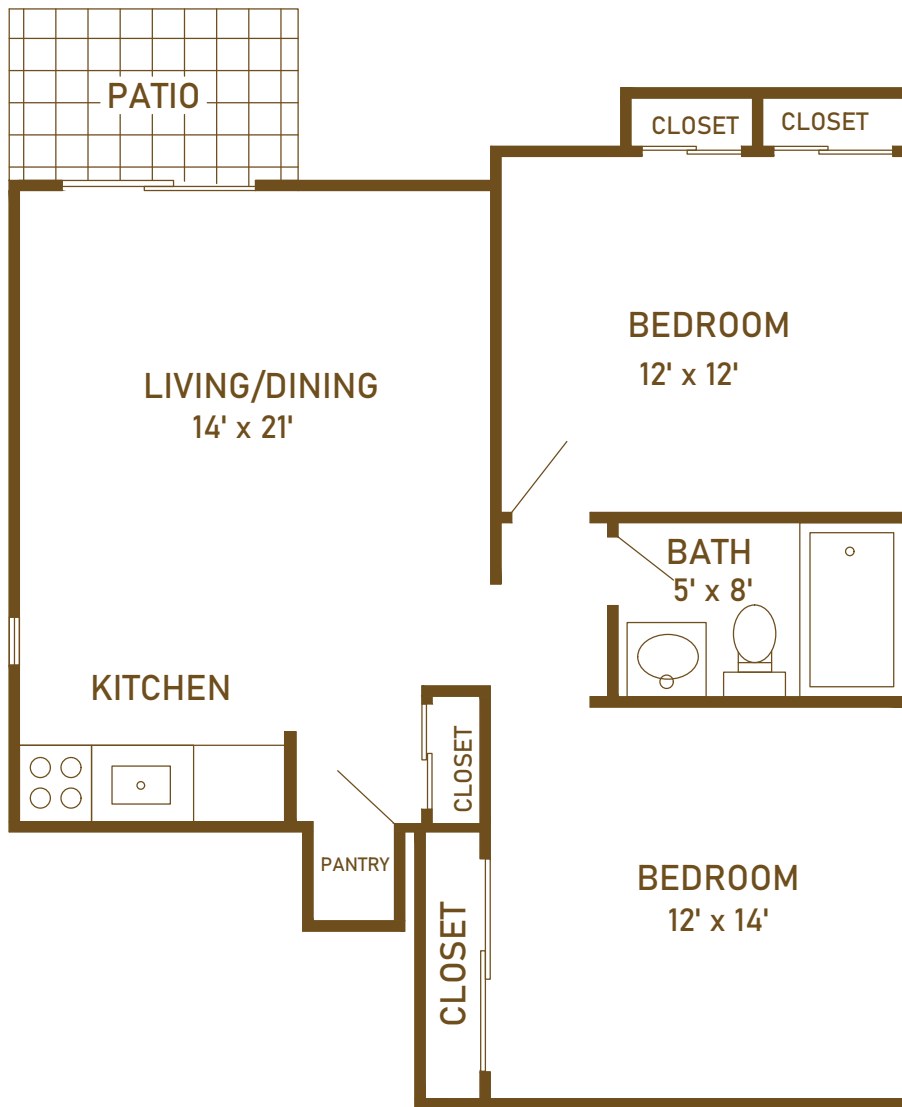

Chelsea
Retirement
Community

Independent Living Garden Homes Style A One Bedroom, One Bathroom

Approximate square footage – 530

Not all apartments have dishwasher, washer/dryer (if not in home, outside laundry room available)
Some apartments may have upgrades (new cabinets, countertops, islands)

Approximate square footage – 750

Not all apartments have dishwasher, washer/dryer (if not in home, outside laundry room available)
Some apartments may have upgrades (new cabinets, countertops, islands)

Celebrating the Good Life

805 West Middle Street • Chelsea, Michigan 48118 • 734.385.1323
ChelseaRetirementCommunity.com

Chelsea
Retirement
Community

Independent Living Garden Homes Two Bedroom, One Bathroom