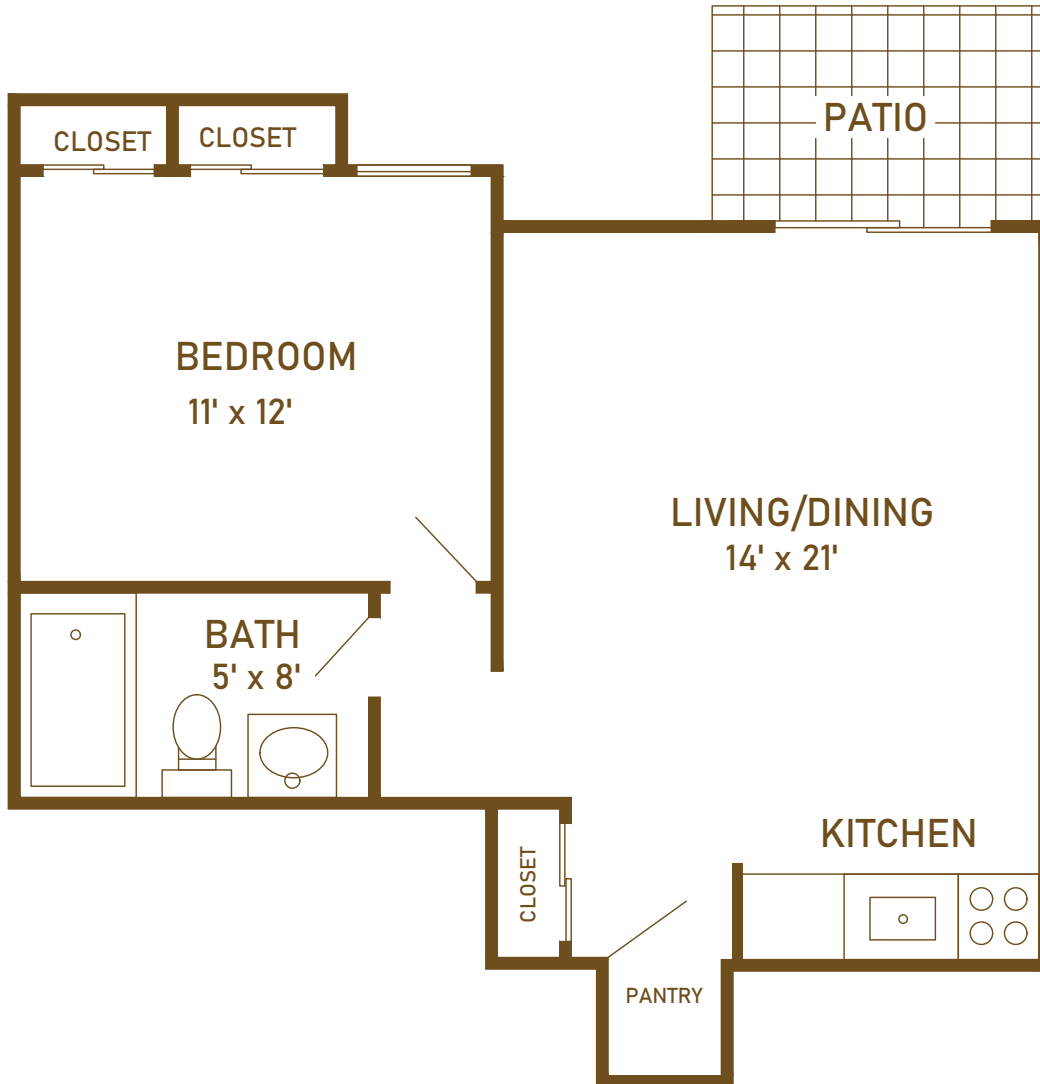

Chelsea
Retirement
Community

Independent Living Garden Homes Style A One Bedroom, One Bathroom

Approximate square footage – 530

Not all apartments have dishwasher, washer/dryer (if not in home, outside laundry room available)
Some apartments may have upgrades (new cabinets, countertops, islands)

Celebrating the Good Life

805 West Middle Street • Chelsea, Michigan 48118 • 734.385.1323
ChelseaRetirementCommunity.com

Chelsea
Retirement
Community

Independent Living Garden Homes Style B One Bedroom, One Bathroom

Approximate square footage – 750

Not all apartments have dishwasher, washer/dryer (if not in home, outside laundry room available)
Some apartments may have upgrades (new cabinets, countertops, islands)