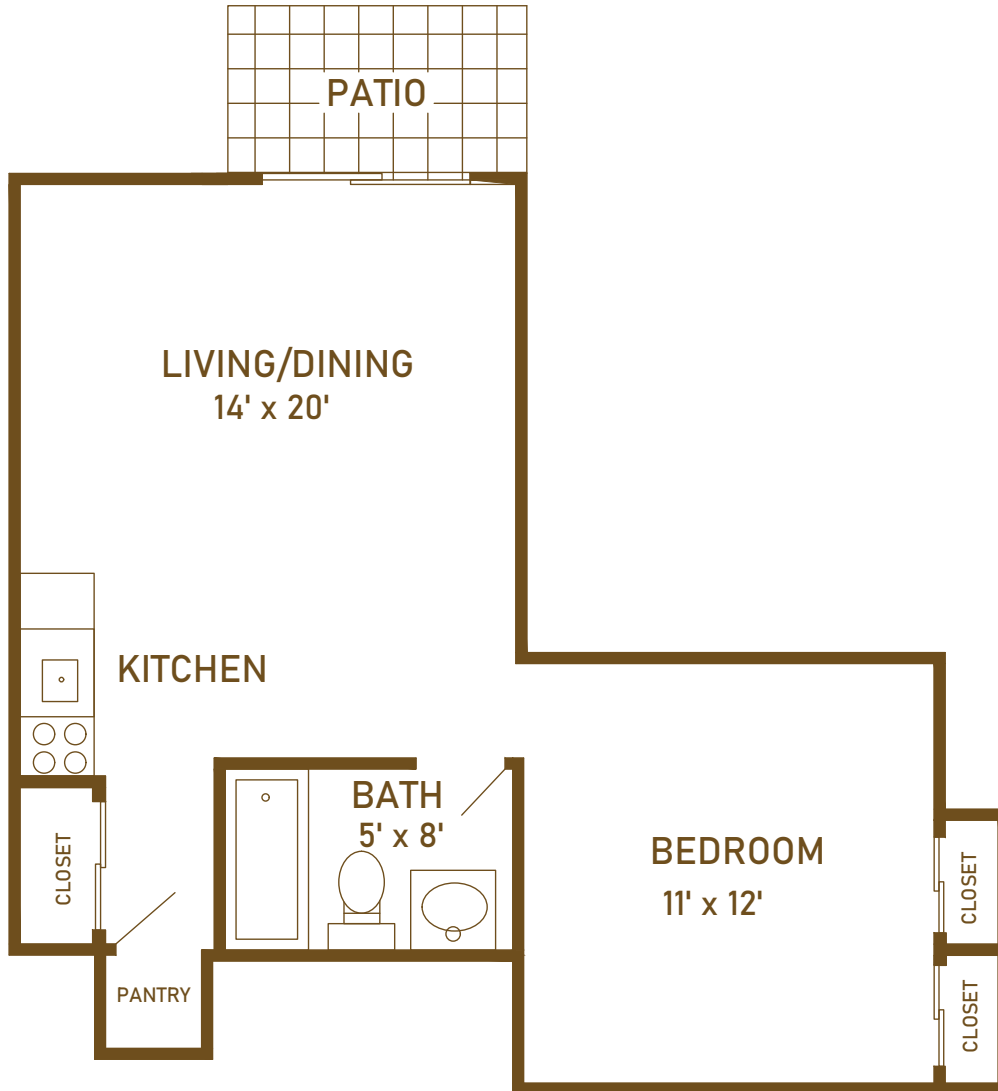

Chelsea
Retirement
Community

Independent Living Garden Homes Style A One Bedroom, One Bathroom

Approximate square footage – 530

Not all apartments have dishwasher, washer/dryer (if not in home, outside laundry room available)
Some apartments may have upgrades (new cabinets, countertops, islands)

Celebrating the Good Life

805 West Middle Street • Chelsea, Michigan 48118 • 734.385.1323
ChelseaRetirementCommunity.com

Chelsea
Retirement
Community

Independent Living Garden Homes Style B One Bedroom, One Bathroom

Approximate square footage – 750

Not all apartments have dishwasher, washer/dryer (if not in home, outside laundry room available)
Some apartments may have upgrades (new cabinets, countertops, islands)