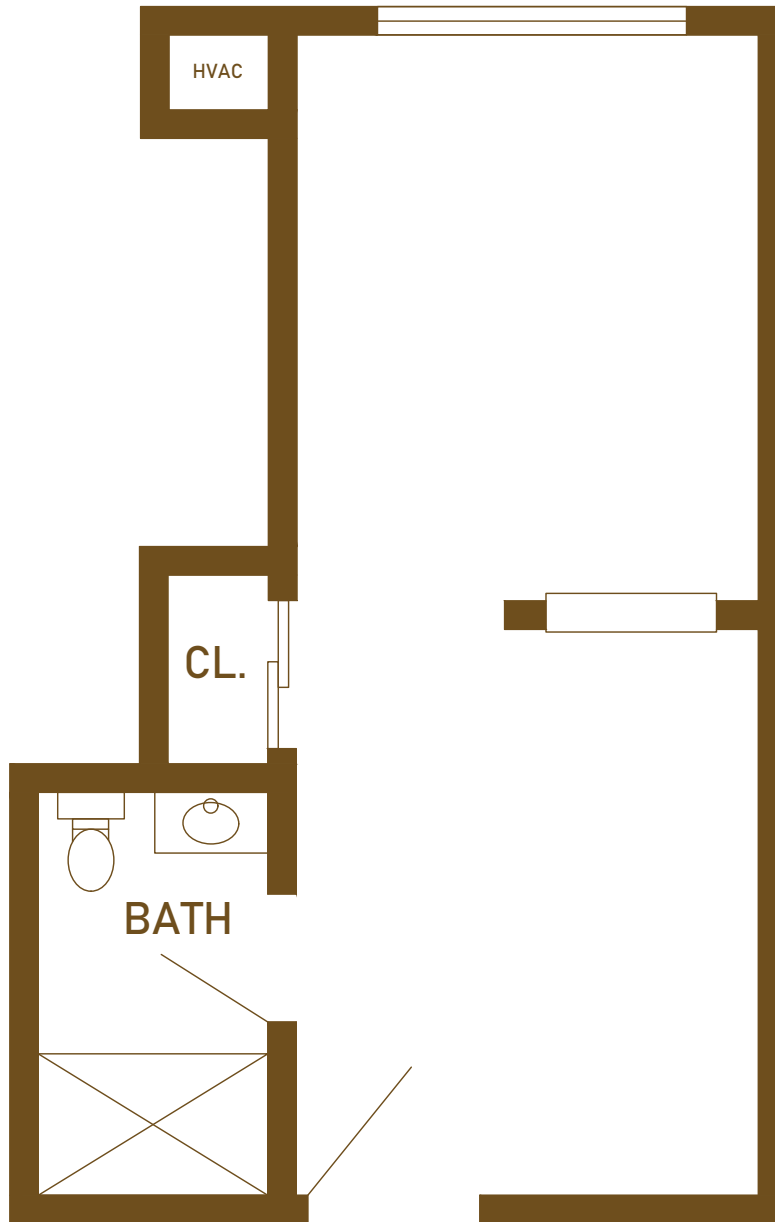

Chelsea
Retirement
Community

Assisted Living Glazier Commons Room A

Approximate square footage – 380

Some apartments feature premium view

Celebrating the Good Life

805 West Middle Street • Chelsea, Michigan 48118 • 734.385.1323
ChelseaRetirementCommunity.com

Chelsea
Retirement
Community

Assisted Living Glazier Commons Room B

Approximate square footage – 380

Some apartments feature premium view

Celebrating the Good Life

805 West Middle Street • Chelsea, Michigan 48118 • 734.385.1323
ChelseaRetirementCommunity.com