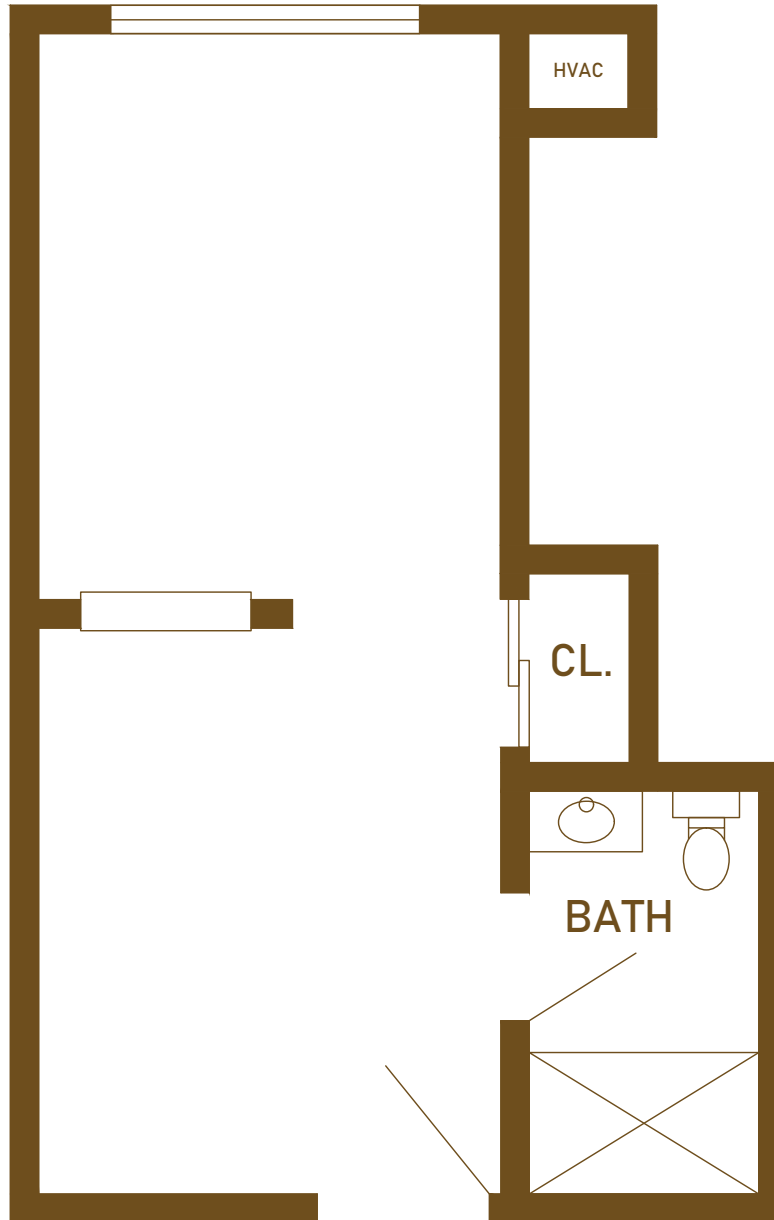

Chelsea
Retirement
Community

Assisted Living Glazier Commons Room A

Approximate square footage – 380

Some apartments feature premium view

Celebrating the Good Life

805 West Middle Street • Chelsea, Michigan 48118 • 734.385.1323
ChelseaRetirementCommunity.com

Chelsea
Retirement
Community

Assisted Living Glazier Commons Room B

Approximate square footage – 380

Some apartments feature premium view

Celebrating the Good Life

805 West Middle Street • Chelsea, Michigan 48118 • 734.385.1323
ChelseaRetirementCommunity.com