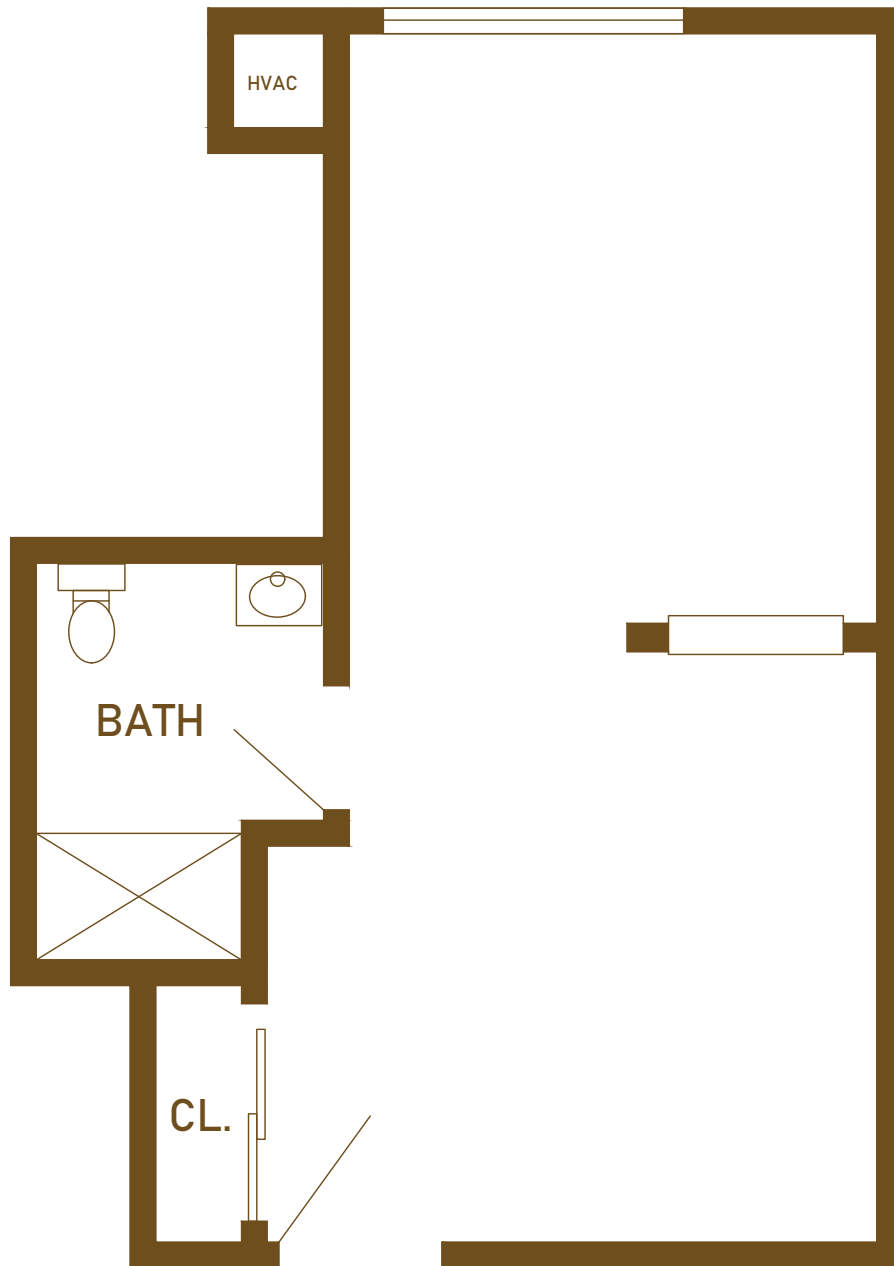

Chelsea
Retirement
Community

Assisted Living Glazier Commons Room D

Approximate square footage – 380

Some apartments feature premium view

Celebrating the Good Life

805 West Middle Street • Chelsea, Michigan 48118 • 734.385.1323
ChelseaRetirementCommunity.com

Chelsea
Retirement
Community

Assisted Living Glazier Commons Room E - Deluxe Suite

Approximate square footage – 480

Celebrating the Good Life

805 West Middle Street • Chelsea, Michigan 48118 • 734.385.1323
ChelseaRetirementCommunity.com

Chelsea
Retirement
Community

Assisted Living Glazier Commons Room F - Deluxe Suite

Approximate square footage – 480

Celebrating the Good Life

805 West Middle Street • Chelsea, Michigan 48118 • 734.385.1323
ChelseaRetirementCommunity.com