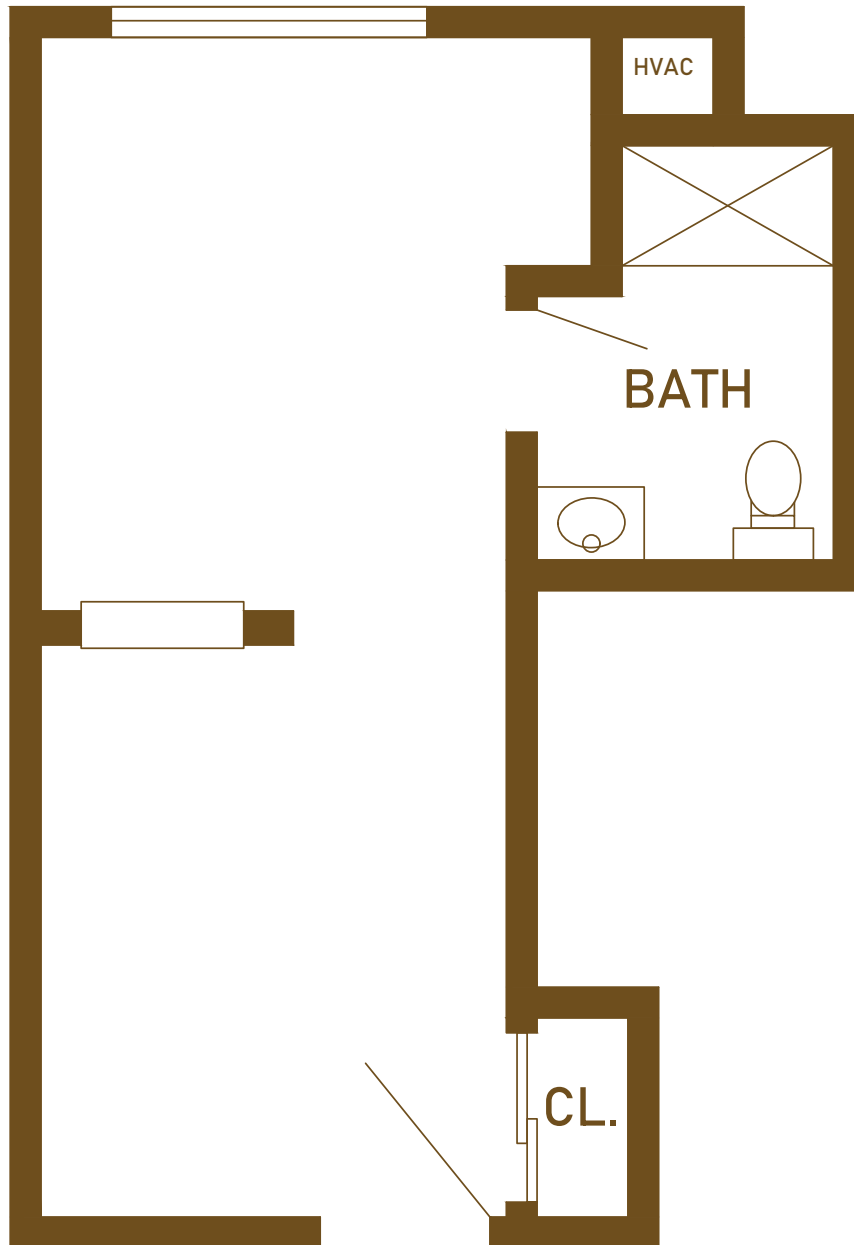

Chelsea
Retirement
Community

Assisted Living Glazier Commons Room C

Approximate square footage – 380

Some apartments feature premium view

Celebrating the Good Life

805 West Middle Street • Chelsea, Michigan 48118 • 734.385.1323
ChelseaRetirementCommunity.com

Chelsea
Retirement
Community

Assisted Living Glazier Commons Room D

Approximate square footage – 380

Some apartments feature premium view

Celebrating the Good Life

805 West Middle Street • Chelsea, Michigan 48118 • 734.385.1323
ChelseaRetirementCommunity.com