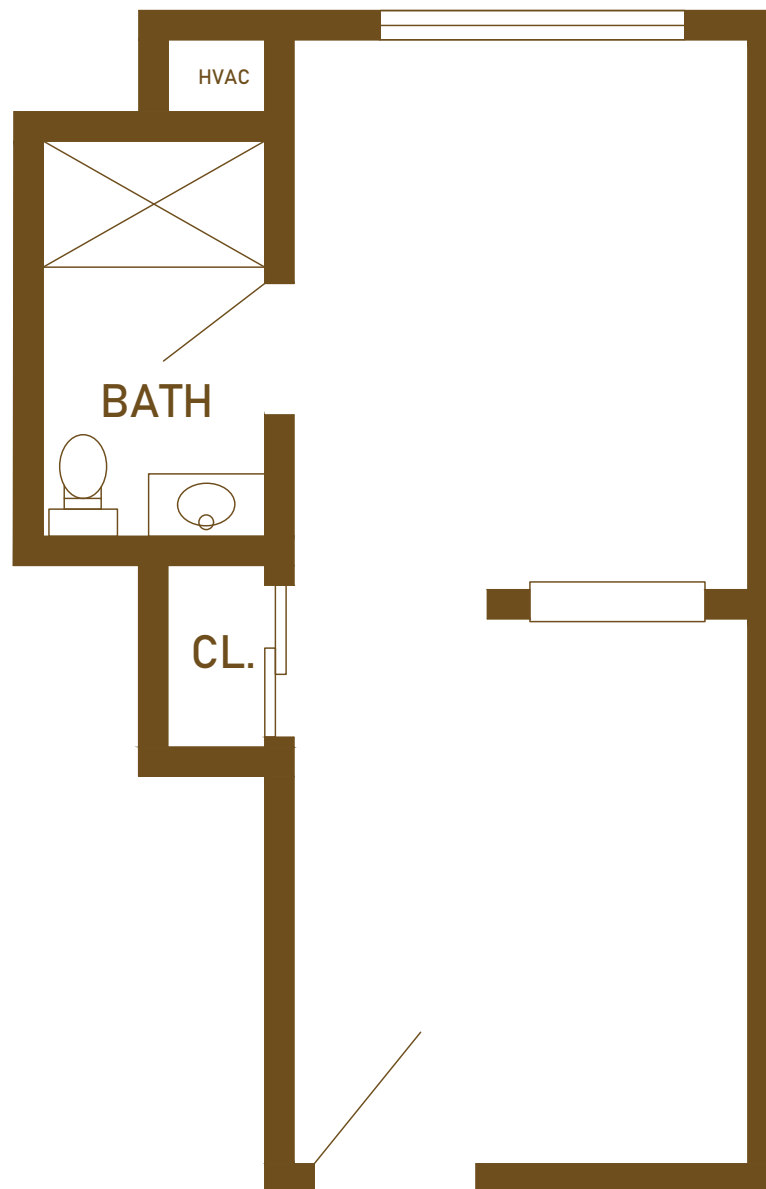

Chelsea
Retirement
Community

Assisted Living Glazier Commons Room A

Approximate square footage – 380

Some apartments feature premium view

Celebrating the Good Life

805 West Middle Street • Chelsea, Michigan 48118 • 734.385.1323
ChelseaRetirementCommunity.com

Chelsea
Retirement
Community

Assisted Living Glazier Commons Room B

Approximate square footage – 380

Some apartments feature premium view

Celebrating the Good Life

805 West Middle Street • Chelsea, Michigan 48118 • 734.385.1323
ChelseaRetirementCommunity.com