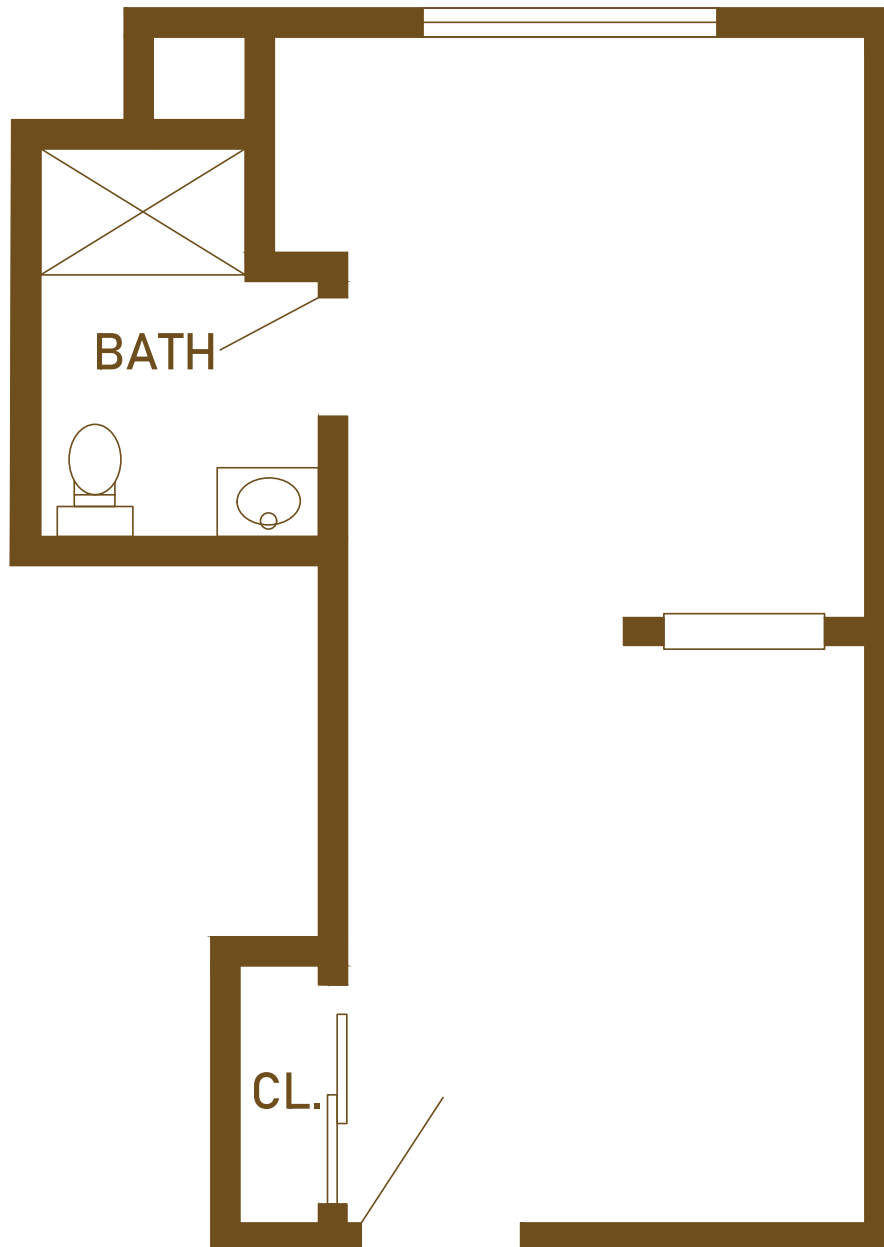

Chelsea
Retirement
Community

Assisted Living Glazier Commons Room E - Deluxe Suite

Approximate square footage – 480

Celebrating the Good Life

805 West Middle Street • Chelsea, Michigan 48118 • 734.385.1323
ChelseaRetirementCommunity.com

Chelsea
Retirement
Community

Assisted Living Glazier Commons Room F - Deluxe Suite

Approximate square footage – 480

Celebrating the Good Life

805 West Middle Street • Chelsea, Michigan 48118 • 734.385.1323
ChelseaRetirementCommunity.com