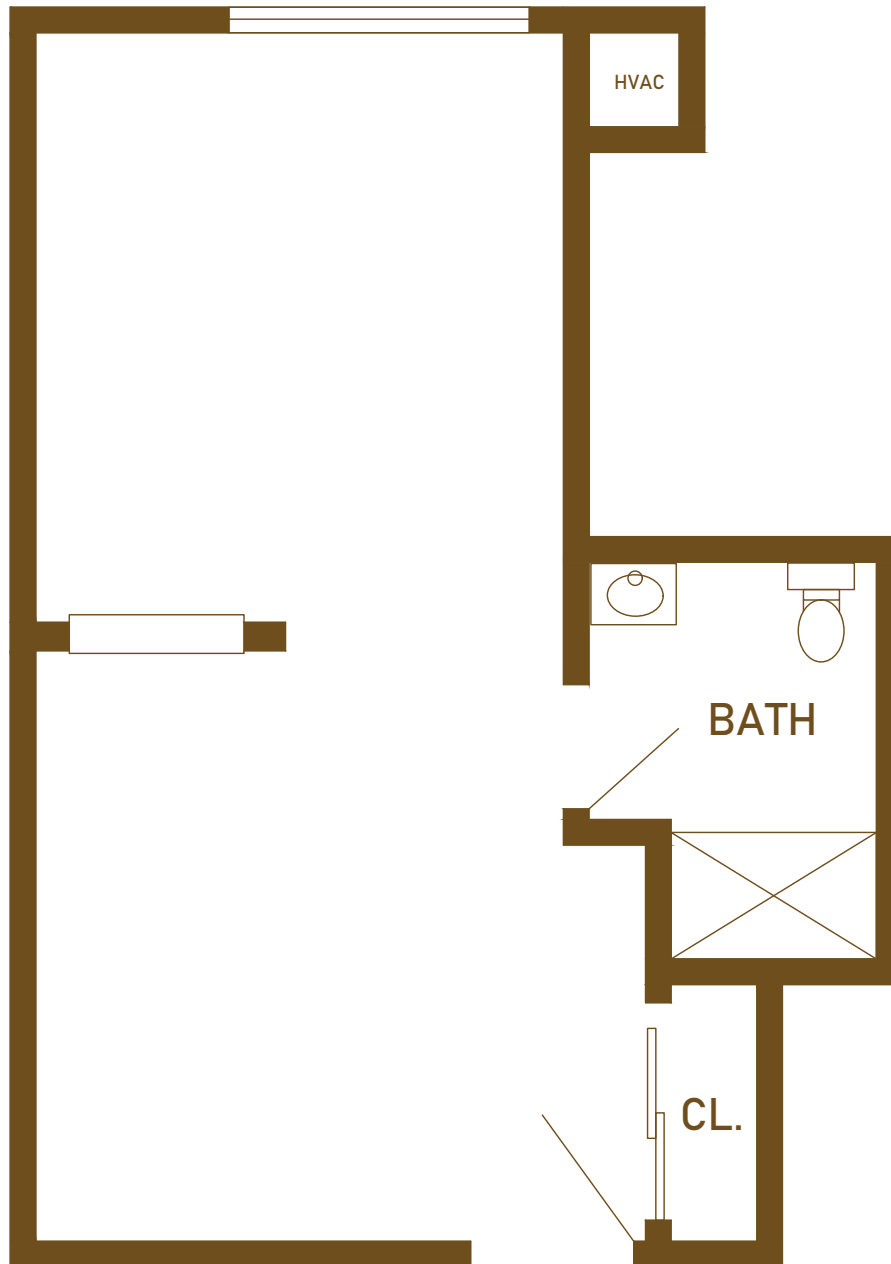

Chelsea
Retirement
Community

Assisted Living Glazier Commons Room D

Approximate square footage – 380

Some apartments feature premium view

Celebrating the Good Life

805 West Middle Street • Chelsea, Michigan 48118 • 734.385.1323
ChelseaRetirementCommunity.com

Chelsea
Retirement
Community

Assisted Living Glazier Commons Room E - Deluxe Suite

Approximate square footage – 480

Celebrating the Good Life

805 West Middle Street • Chelsea, Michigan 48118 • 734.385.1323
ChelseaRetirementCommunity.com