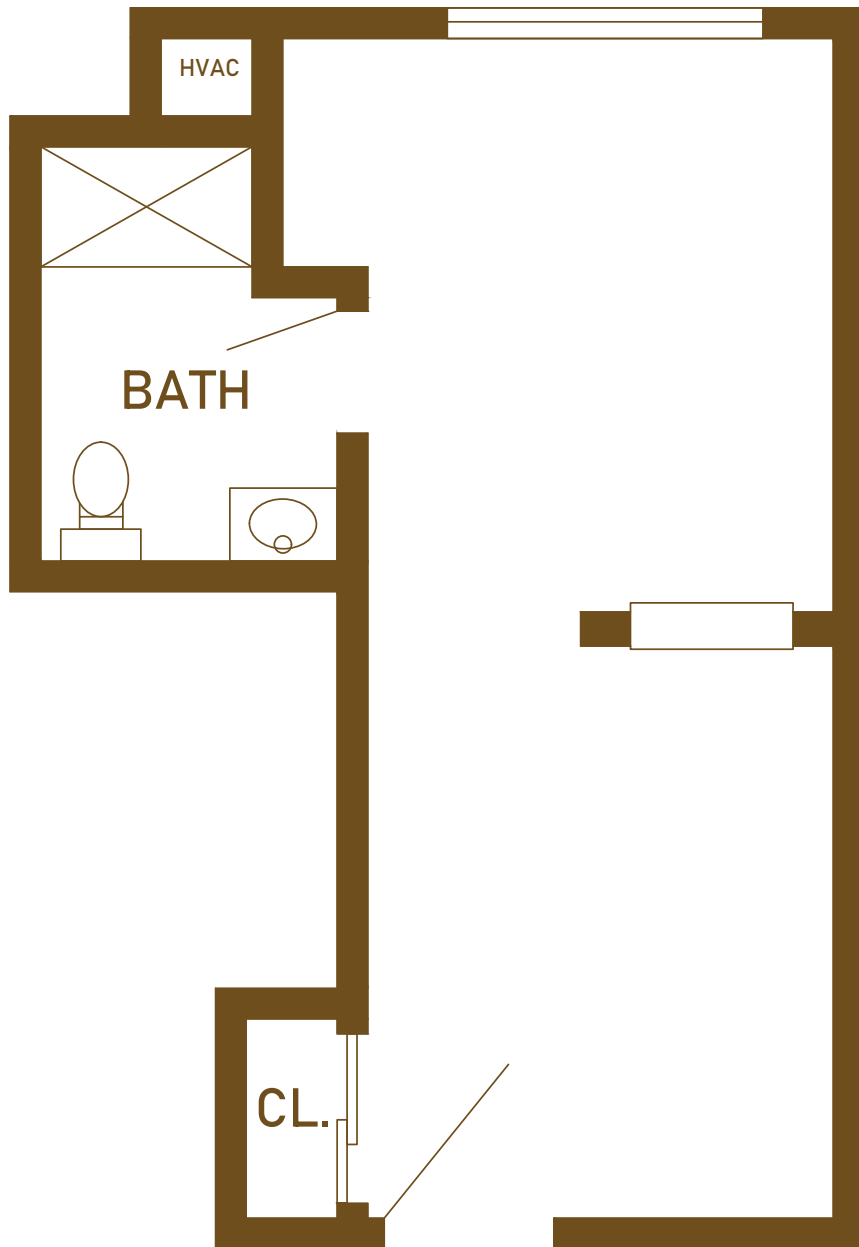

Chelsea
Retirement
Community

Assisted Living Glazier Commons Room C

Approximate square footage – 380

Some apartments feature premium view

Celebrating the Good Life

805 West Middle Street • Chelsea, Michigan 48118 • 734.385.1323
ChelseaRetirementCommunity.com

Chelsea
Retirement
Community

Assisted Living Glazier Commons Room D

Approximate square footage – 380

Some apartments feature premium view

Celebrating the Good Life

805 West Middle Street • Chelsea, Michigan 48118 • 734.385.1323
ChelseaRetirementCommunity.com