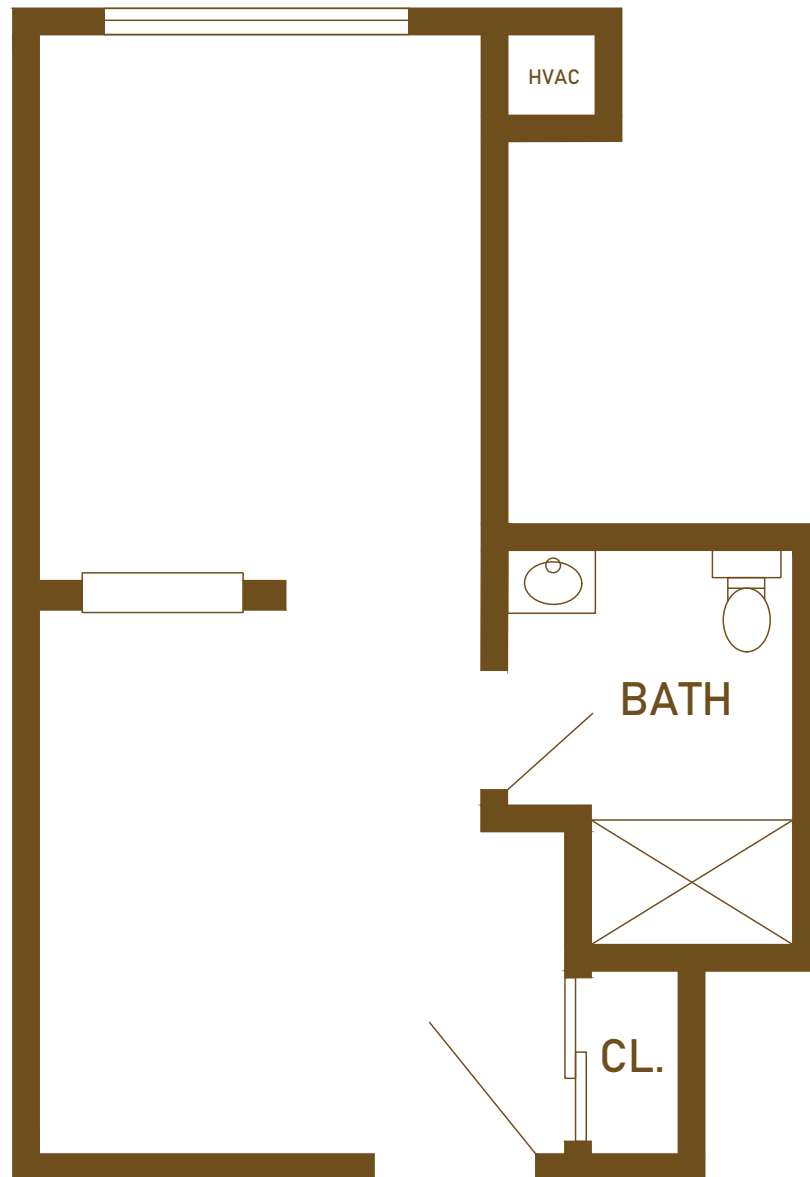

Chelsea
Retirement
Community

Assisted Living Glazier Commons Room B

Approximate square footage – 380

Some apartments feature premium view

Celebrating the Good Life

805 West Middle Street • Chelsea, Michigan 48118 • 734.385.1323
ChelseaRetirementCommunity.com

Chelsea
Retirement
Community

Assisted Living Glazier Commons Room C

Approximate square footage – 380

Some apartments feature premium view

Celebrating the Good Life

805 West Middle Street • Chelsea, Michigan 48118 • 734.385.1323
ChelseaRetirementCommunity.com