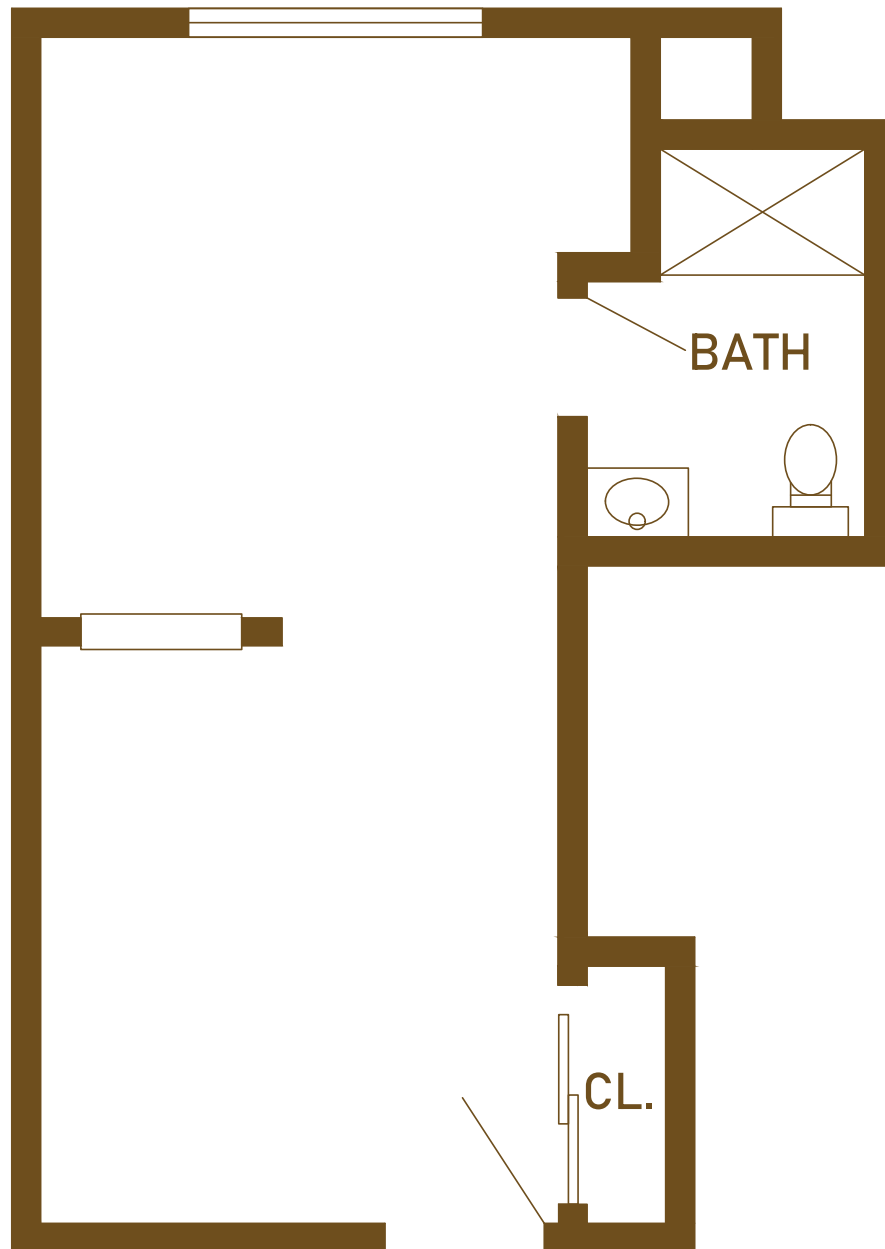

Chelsea
Retirement
Community

Assisted Living Glazier Commons Room E - Deluxe Suite

Approximate square footage – 480

Celebrating the Good Life

805 West Middle Street • Chelsea, Michigan 48118 • 734.385.1323
ChelseaRetirementCommunity.com

Chelsea
Retirement
Community

Assisted Living Glazier Commons Room F - Deluxe Suite

Approximate square footage – 480

Celebrating the Good Life

805 West Middle Street • Chelsea, Michigan 48118 • 734.385.1323
ChelseaRetirementCommunity.com