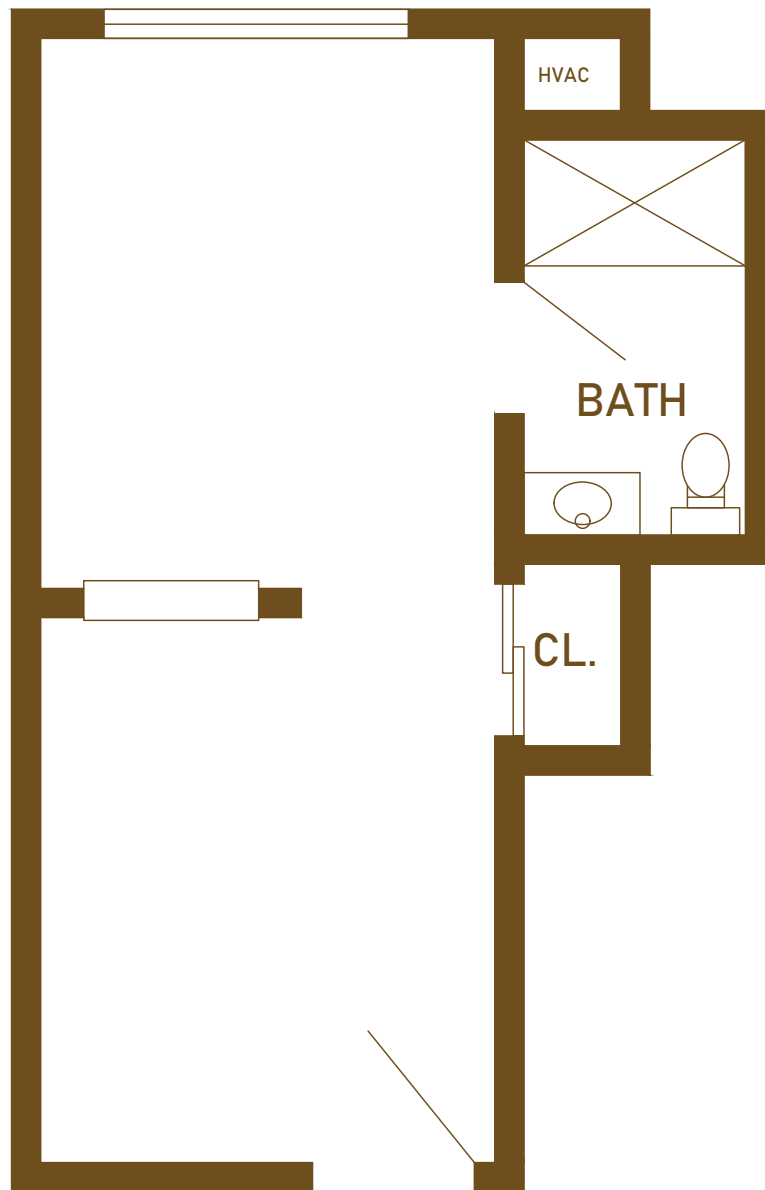

Chelsea
Retirement
Community

Assisted Living Glazier Commons Room A

Approximate square footage – 380

Some apartments feature premium view

Celebrating the Good Life

805 West Middle Street • Chelsea, Michigan 48118 • 734.385.1323
ChelseaRetirementCommunity.com

Chelsea
Retirement
Community

Assisted Living Glazier Commons Room B

Approximate square footage – 380

Some apartments feature premium view

Celebrating the Good Life

805 West Middle Street • Chelsea, Michigan 48118 • 734.385.1323
ChelseaRetirementCommunity.com

Chelsea
Retirement
Community

Assisted Living Glazier Commons Room C

Approximate square footage – 380

Some apartments feature premium view

Celebrating the Good Life

805 West Middle Street • Chelsea, Michigan 48118 • 734.385.1323
ChelseaRetirementCommunity.com