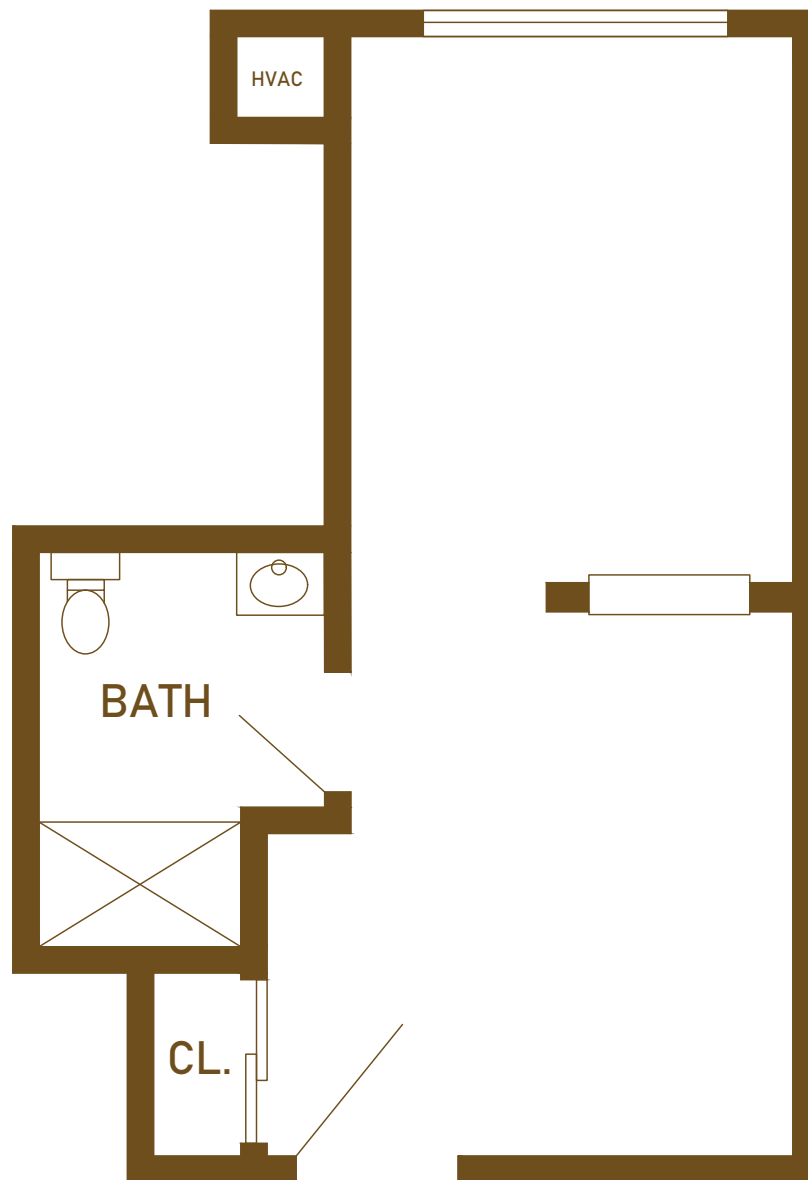

Chelsea
Retirement
Community

Assisted Living Glazier Commons Room B

Approximate square footage – 380

Some apartments feature premium view

Celebrating the Good Life

805 West Middle Street • Chelsea, Michigan 48118 • 734.385.1323
ChelseaRetirementCommunity.com

Chelsea
Retirement
Community

Assisted Living Glazier Commons Room C

Approximate square footage – 380

Some apartments feature premium view

Celebrating the Good Life

805 West Middle Street • Chelsea, Michigan 48118 • 734.385.1323
ChelseaRetirementCommunity.com

Chelsea
Retirement
Community

Assisted Living Glazier Commons Room D

Approximate square footage – 380

Some apartments feature premium view

Celebrating the Good Life

805 West Middle Street • Chelsea, Michigan 48118 • 734.385.1323
ChelseaRetirementCommunity.com