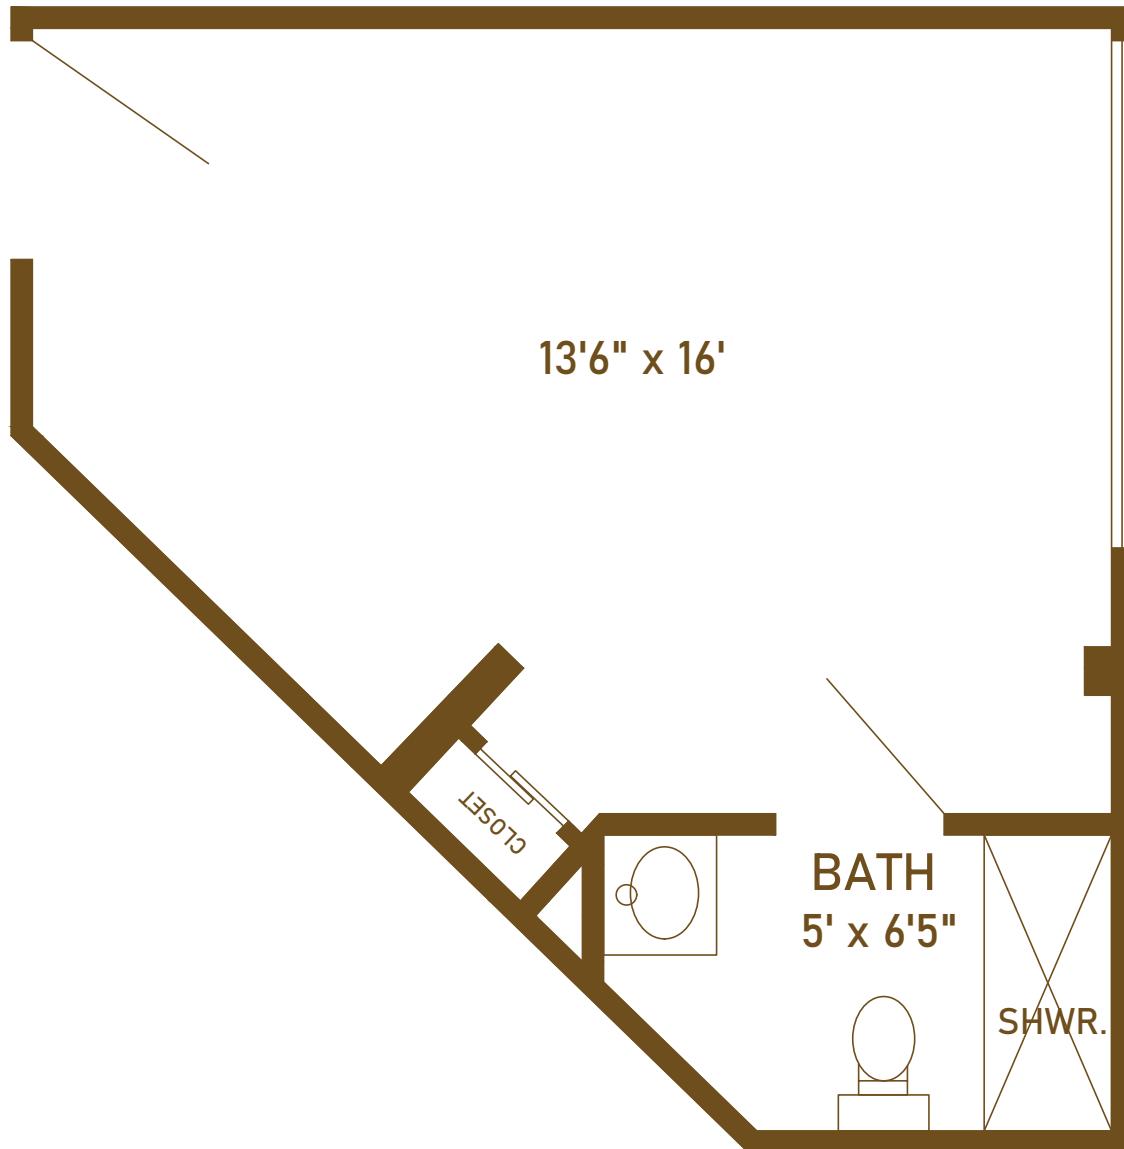

Assisted Living Towsley Village Room E

Wardrobe included, varies depending on location
Room may be reversed depending on location

Celebrating the Good Life

805 West Middle Street • Chelsea, Michigan 48118 • 734.385.1323
ChelseaRetirementCommunity.com