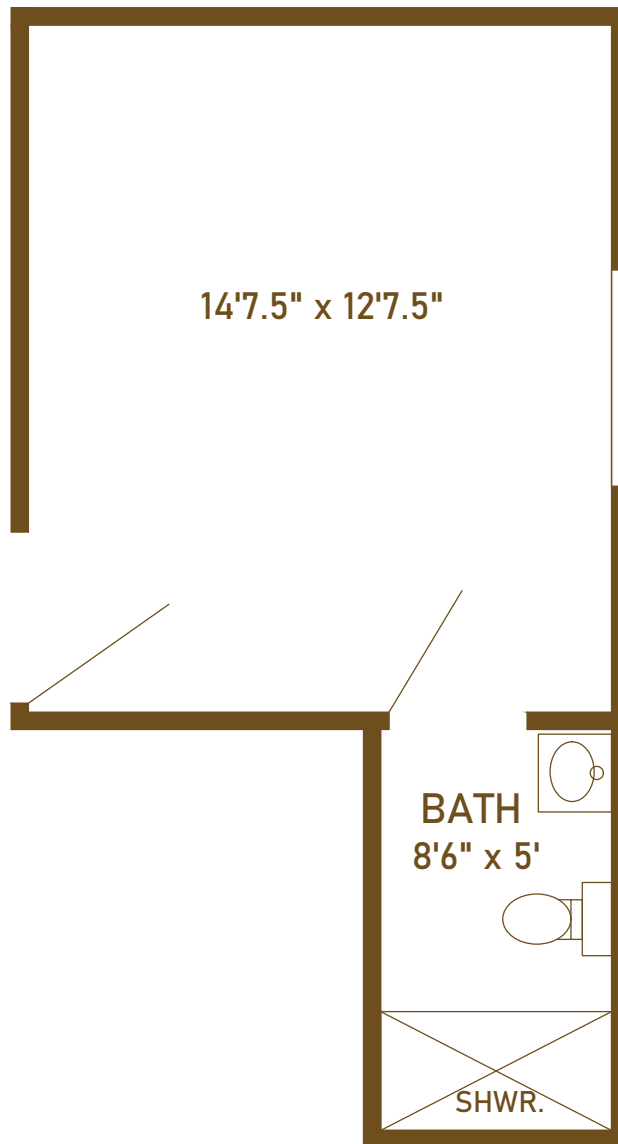

Assisted Living Towsley Village Room F

Wardrobe included, varies depending on location
Room may be reversed depending on location

Celebrating the Good Life

805 West Middle Street • Chelsea, Michigan 48118 • 734.385.1323
ChelseaRetirementCommunity.com