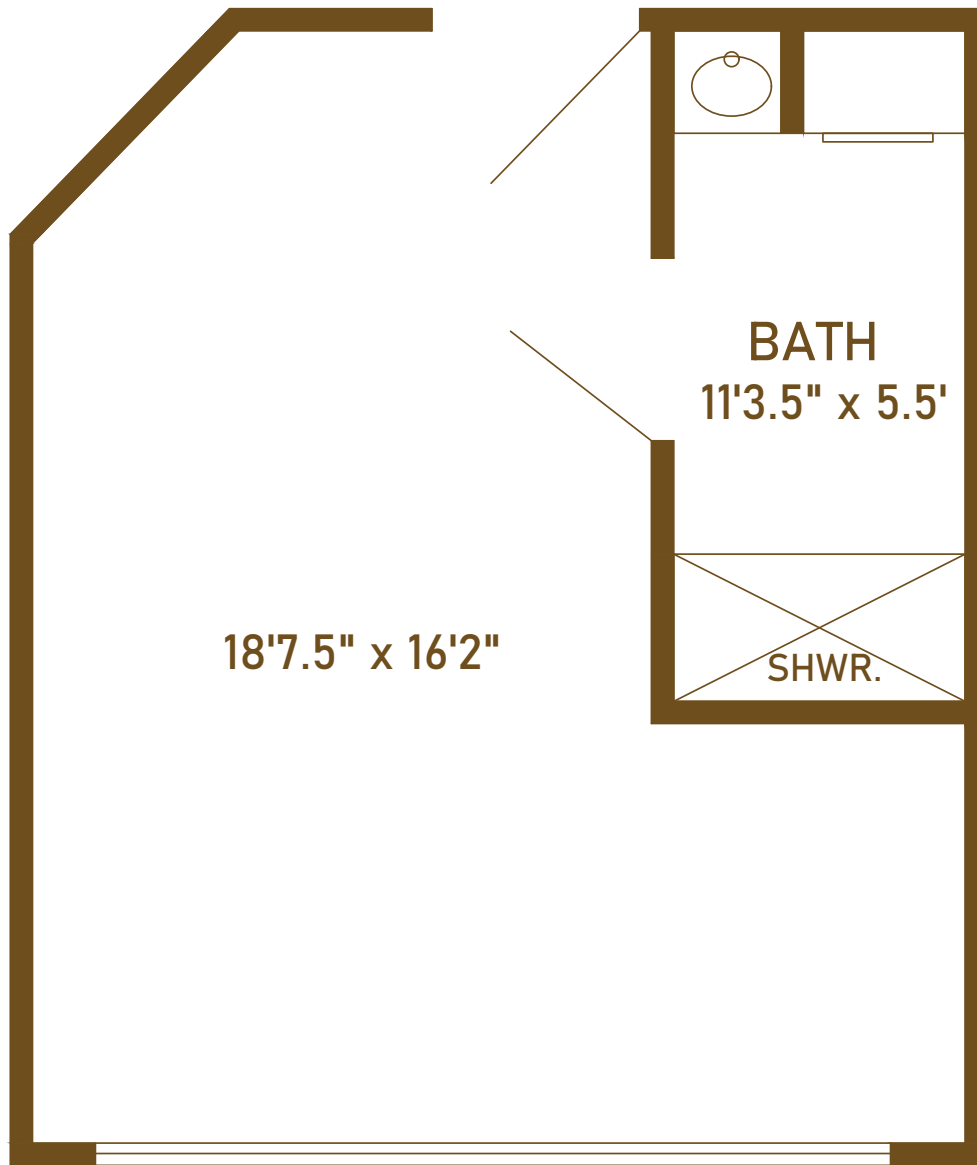

Assisted Living Towsley Village Room C

Wardrobe included, varies depending on location
Room may be reversed depending on location

Celebrating the Good Life

805 West Middle Street • Chelsea, Michigan 48118 • 734.385.1323
ChelseaRetirementCommunity.com