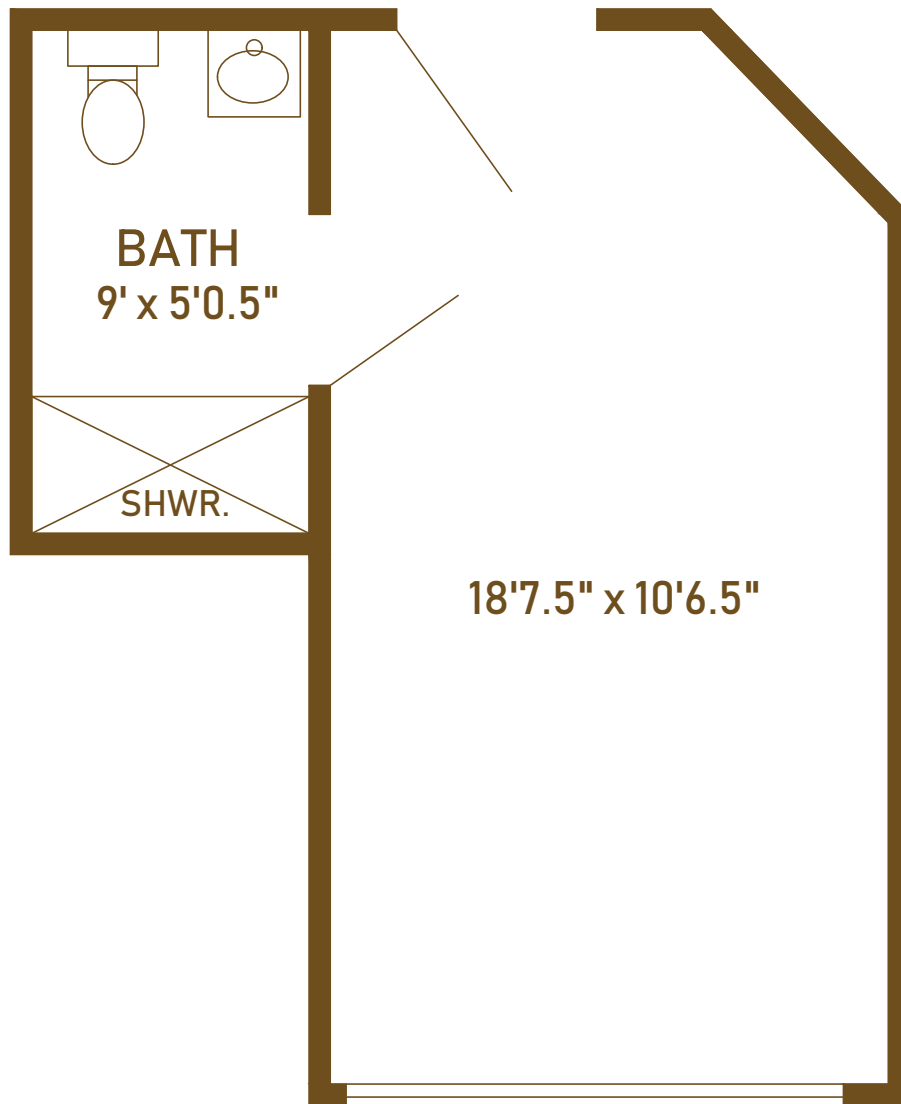

## Assisted Living Towsley Village Room A

Wardrobe included, varies depending on location  
Room may be reversed depending on location

*Celebrating the Good Life*

805 West Middle Street • Chelsea, Michigan 48118 • 734.385.1323  
ChelseaRetirementCommunity.com