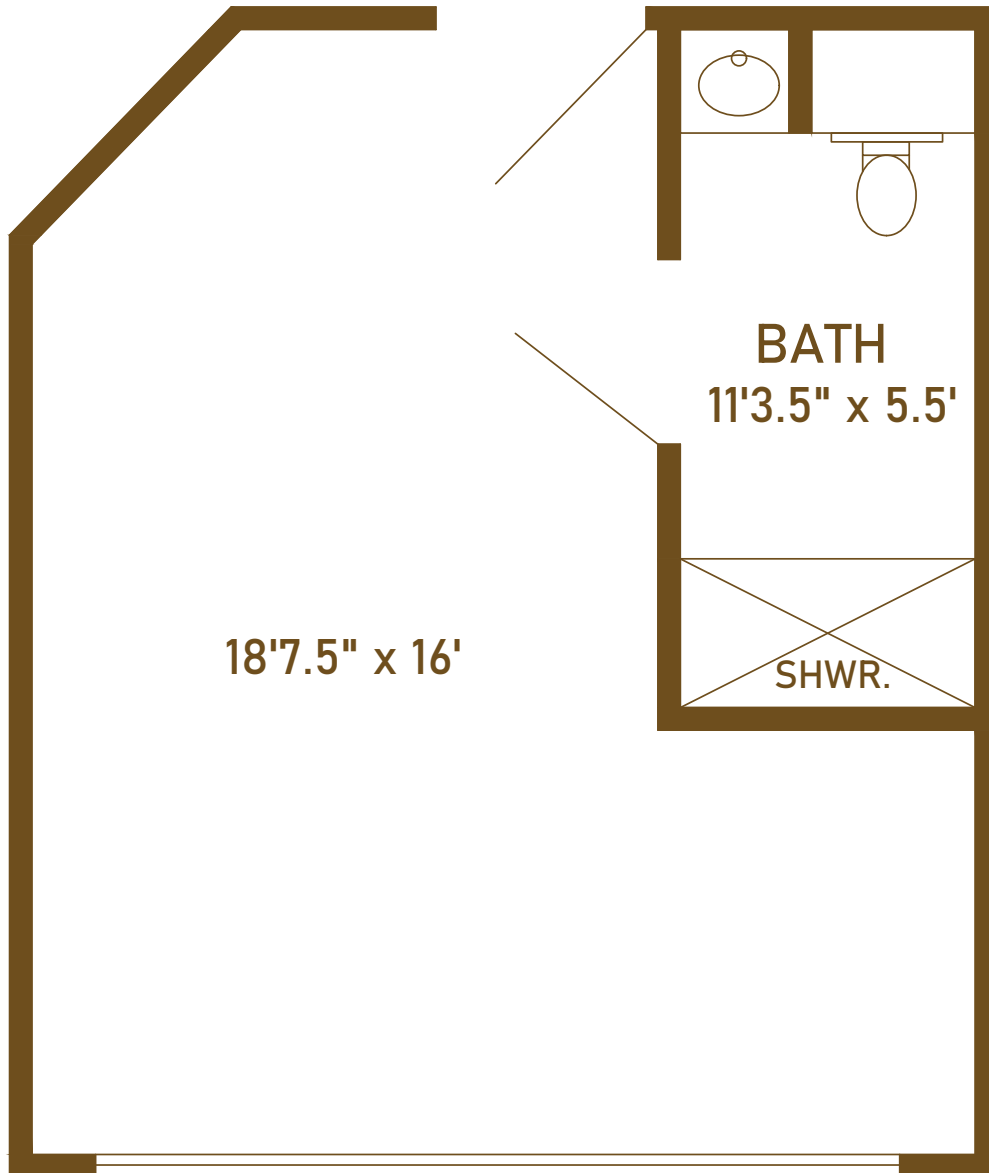

Assisted Living Towsley Village Room J

Wardrobe included, varies depending on location
Room may be reversed depending on location

Celebrating the Good Life

805 West Middle Street • Chelsea, Michigan 48118 • 734.385.1323
ChelseaRetirementCommunity.com