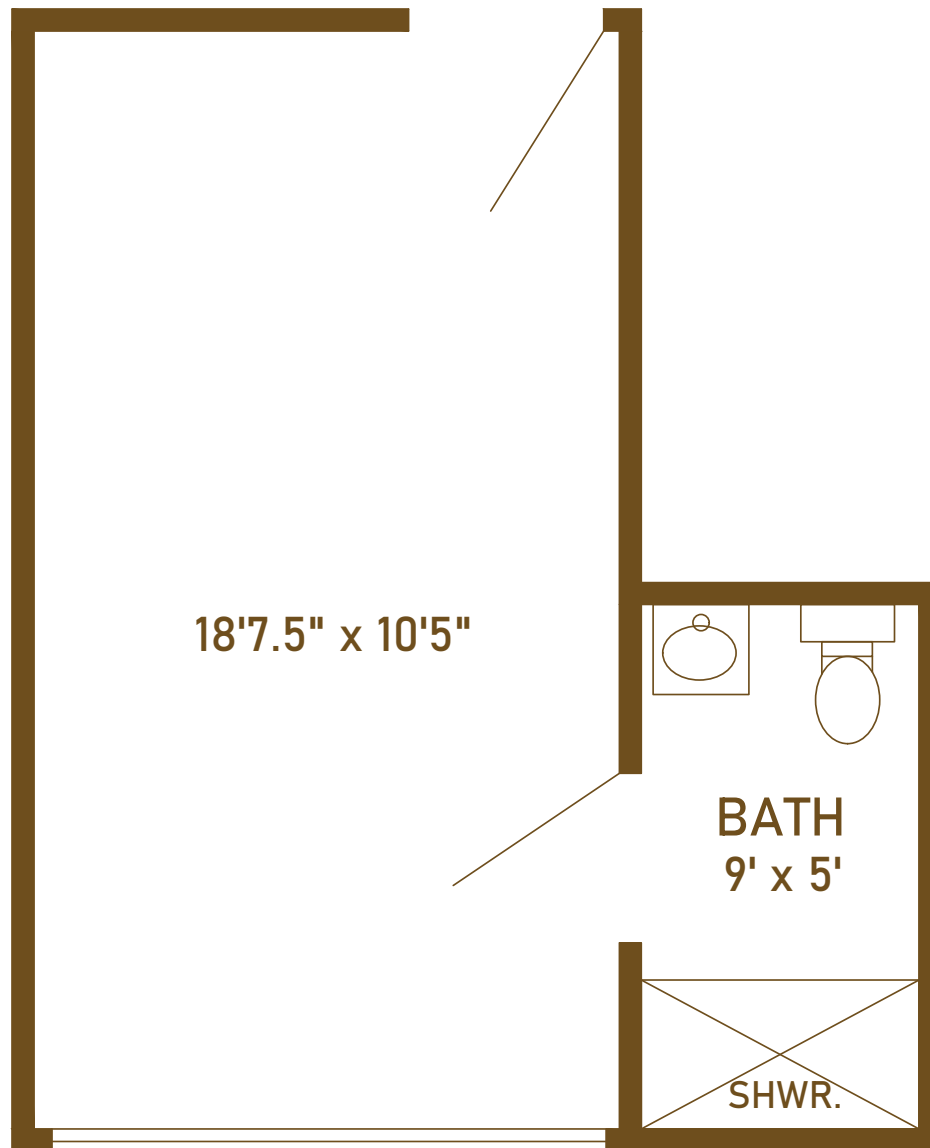

Assisted Living Towsley Village Room B

Wardrobe included, varies depending on location
Room may be reversed depending on location

Celebrating the Good Life

805 West Middle Street • Chelsea, Michigan 48118 • 734.385.1323
ChelseaRetirementCommunity.com